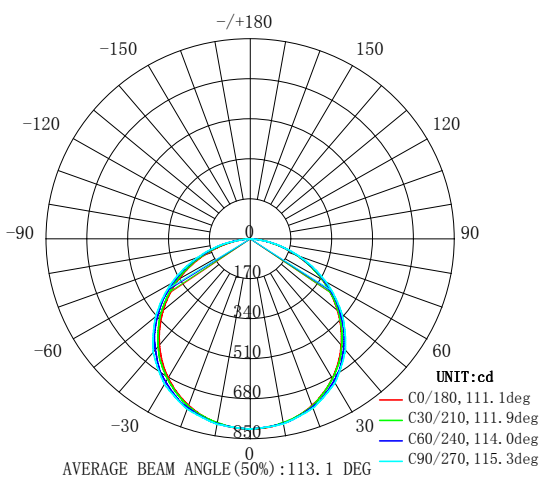

Luminous Intensity Distribution Diagram