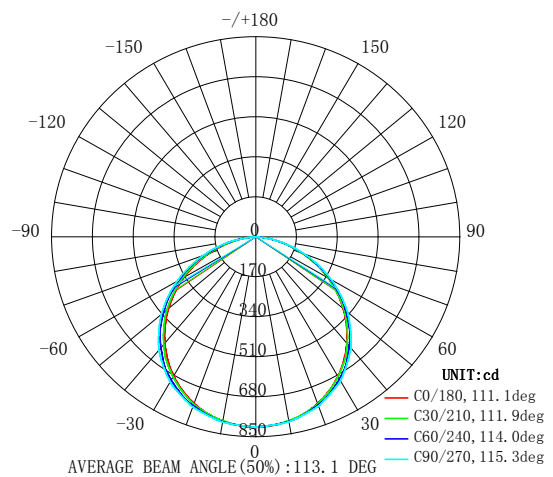

Dimension

Luminous Intensity Distribution Diagram