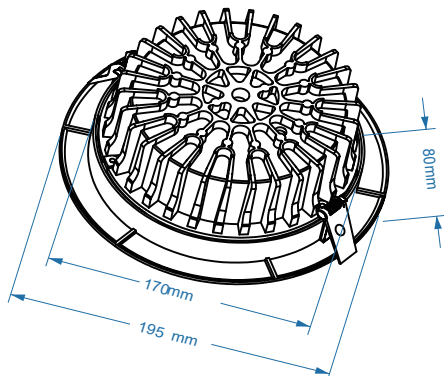

## Specifications

Model:	Røst 15W LED
Dimbar	Ja. Driver bestilles separat
EI nr:	3517612
Design type:	Innfelt, for himling
Isolasjonsklasse:	Klasse II
Driver:	Input Voltage :100-260V~50/60Hz
Lamp Power Consumption:	15W
Led Source	15W CREE LED
Color Temperature:	3000K
Lamp output Flux:	≥1200lm
Color Rendering Index:	≥90
Light angle	60 degree
Kapsling:	IP 20 i Aluminium
Mål:	195 x 80mm
Utsparring:	170 - 180mm
Working Temperature:	-20~40°C
Working Humidity:	10%~90%RH
Working Life:	> 50 000h
Net Weight:	0.8kg

## Dimension