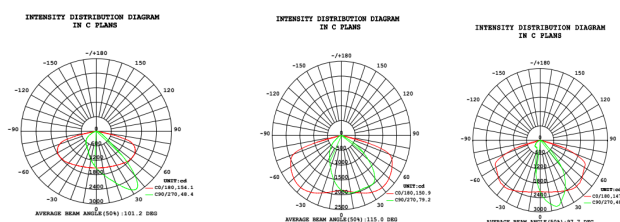

Les II

Lens III

Luminous Intensity Distribution Diagram

Lens I